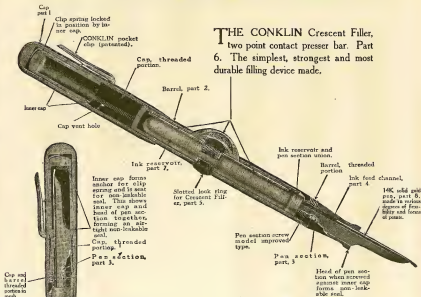

Sectional Assembly *Conklin* Crescent Filler Fountain Pen

THE CONKLIN Crescent Filler, two point contact presser bar. Part 6. The simplest, strongest and most durable filling device made.

NINE DOZEN

3-25 C	$ 7.50
3-25 P	7.50
27-20 C	67.50
12-20 P	30.00
15-30 C	45.00
3-30 P	9.00
10-40 C	30.00
6-50 C	30.00
4-75 C	36.00
6-21 P	18.00
2-21 C	6.00
4-22 C	14.00
2-22 P	7.00
3-32 C	12.00
5-23 P	17.50
3-24 P	9.00
	$350.00
Less 40 and 8%	156.80

78 Pocket Clips at fifteen cents each	$193.20
Cost to you	11.70
SELLING PRICE	$350.00
78 Pocket Clips at 25 cents each	19.50
	$369.50
Cost	204.90
PROFIT	$164.60

TWELVE DOZEN

9-25 C	$ 22.50
6-25 P	15.00
30-20 C	75.00
12-20 P	30.00
21-30 C	63.00
6-30 P	18.00
12-40 C	48.00
4-40 P	16.00
8-50 C	40.00
6-75 C	45.00
4-21 C	12.00
2-21 P	6.00
6-22 C	21.00
2-22 P	7.00
4-23 C	20.00
6-23 P	21.00
5-24 P	15.00
	$474.50
Less 40 and 10%	218.27

101 Pocket Clips at 15 cents each	$256.23
Cost to you	15.15
SELLING PRICE	$474.50
101 Pocket Clips at 25 cents each	25.25
	$499.75
Cost	271.58
PROFIT	$228.37